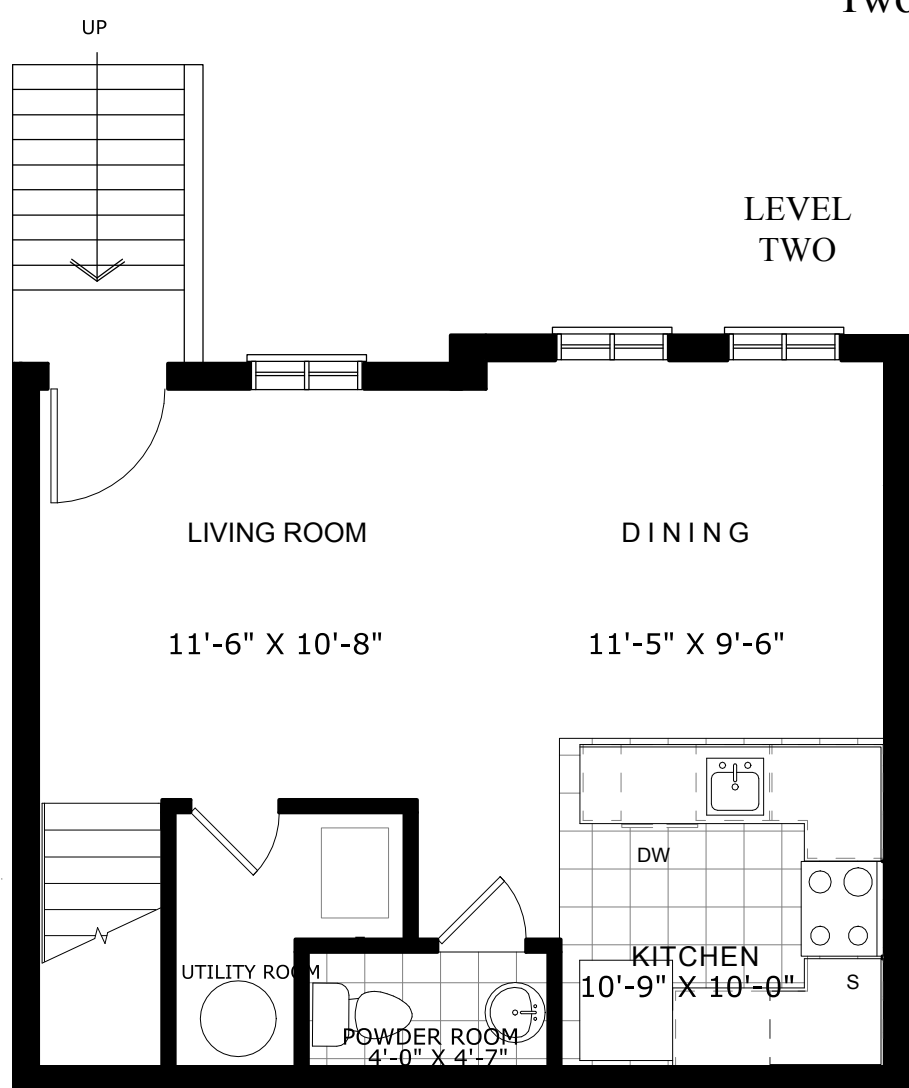

Mill Pond Villas

THE ORCHID A
Two Storey Villa
930 sq ft

*The Orchid B is mirror image of The Orchid A