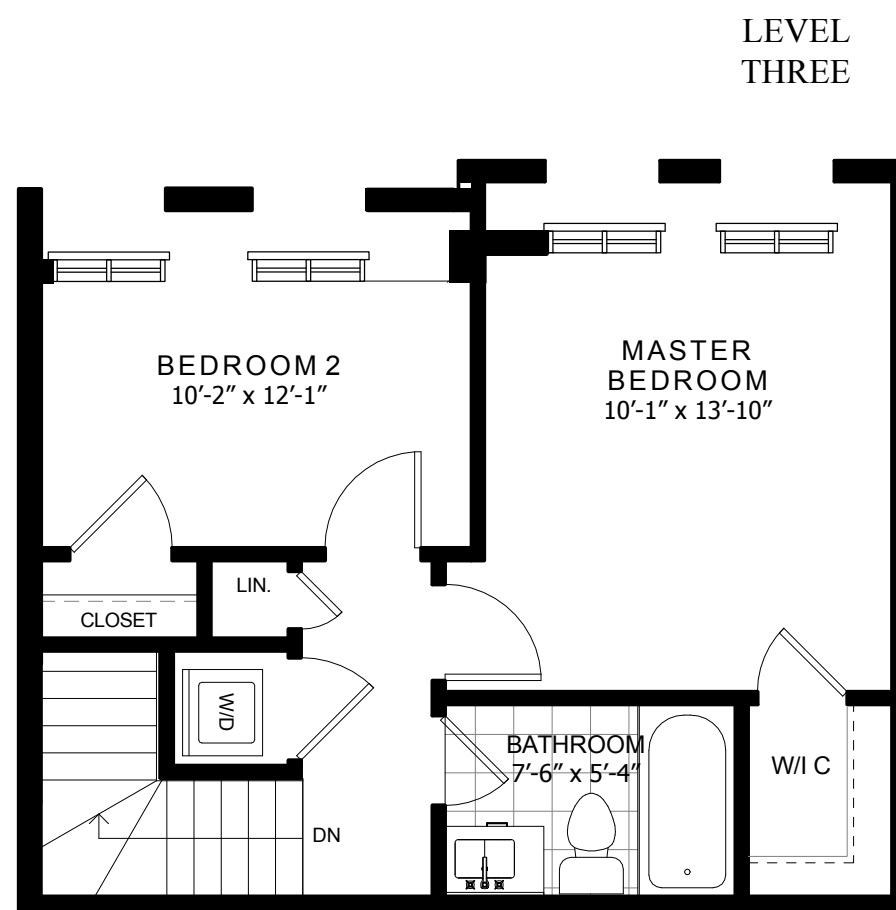

Mill Pond Villas

THE ORCHID A
Two Storey Villa
930 sq ft

*The Orchid B is mirror image of The Orchid A